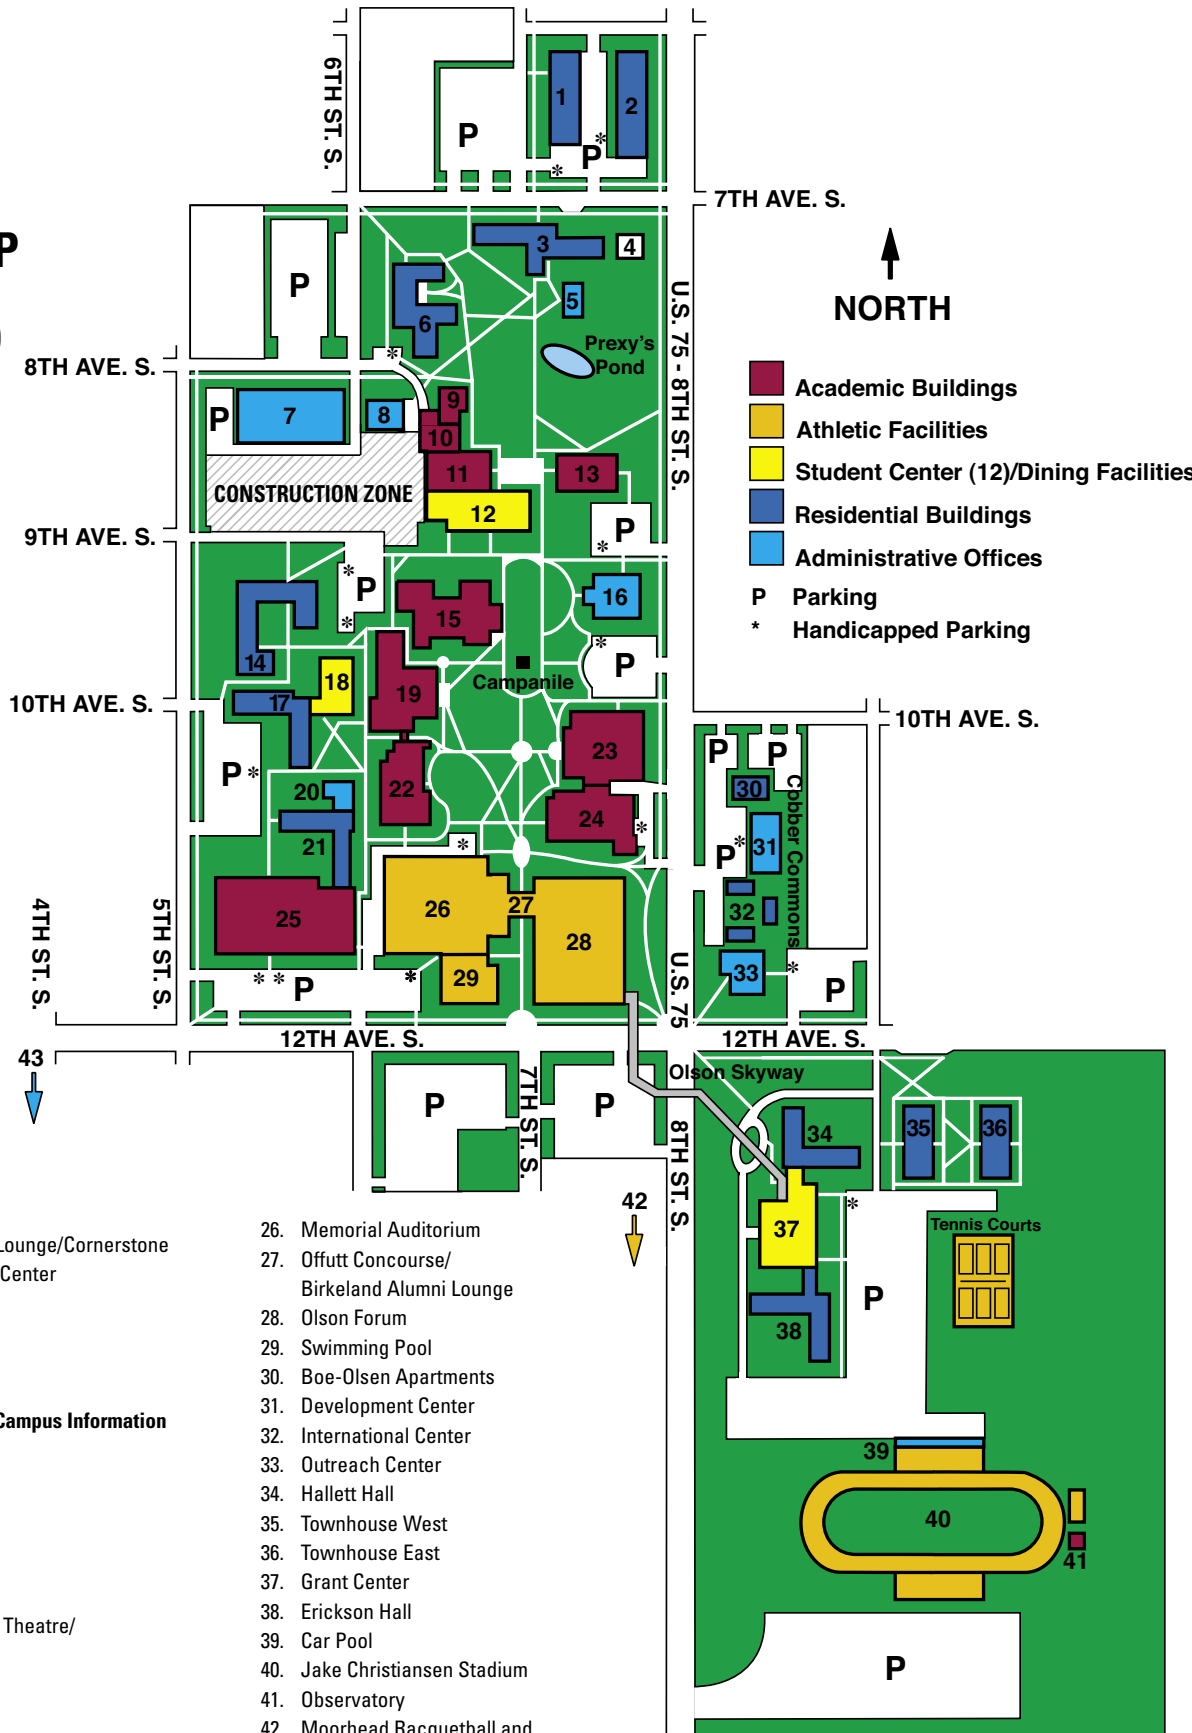

# CAMPUS MAP

For information,  
call (218) 299-4000

## KEY

1. Bogstad Manor
2. Bogstad East
3. Park Region Hall/  
King Intercultural Center
4. President's Residence
5. Aasgaard House
6. Fjelstad Hall/Frida Nilsen Lounge/Cornerstone
7. Mugaas Plant Operations Center
8. Berg Steam Plant
9. Bishop Whipple Hall
10. Grose Hall
11. Academy Hall
12. Knutson Center/Centrum/**Campus Information**
13. Old Main
14. Brown Hall
15. Carl B. Ylvisaker Library
16. Lorentzsen Hall
17. Livedalen Hall
18. Normandy/Bookstore
19. Frances Frazier Comstock Theatre/  
Cyrus M. Running Gallery
20. Kjos Health Center
21. Hoyum Hall
22. Olin Art and Communications Center/  
TV-radio studios
23. Ivers Science Building/LB Auditorium
24. Jones Science Center/Fuglestad Auditorium
25. Hvidsten Hall of Music/Christiansen Recital Hall/  
Kresge Lounge

26. Memorial Auditorium
27. Offutt Concourse/  
Birkeland Alumni Lounge
28. Olson Forum
29. Swimming Pool
30. Boe-Olsen Apartments
31. Development Center
32. International Center
33. Outreach Center
34. Hallett Hall
35. Townhouse West
36. Townhouse East
37. Grant Center
38. Erickson Hall
39. Car Pool
40. Jake Christiansen Stadium
41. Observatory
42. Moorhead Racquetball and  
Fitness Center, Cobber Club, 3501 8th St S
43. Concordia Language Villages (east entrance)/  
Cobber Kids Corner (west entrance)  
Riverside Center, 310 14th Ave S

- P** Parking  
\* Handicapped Parking